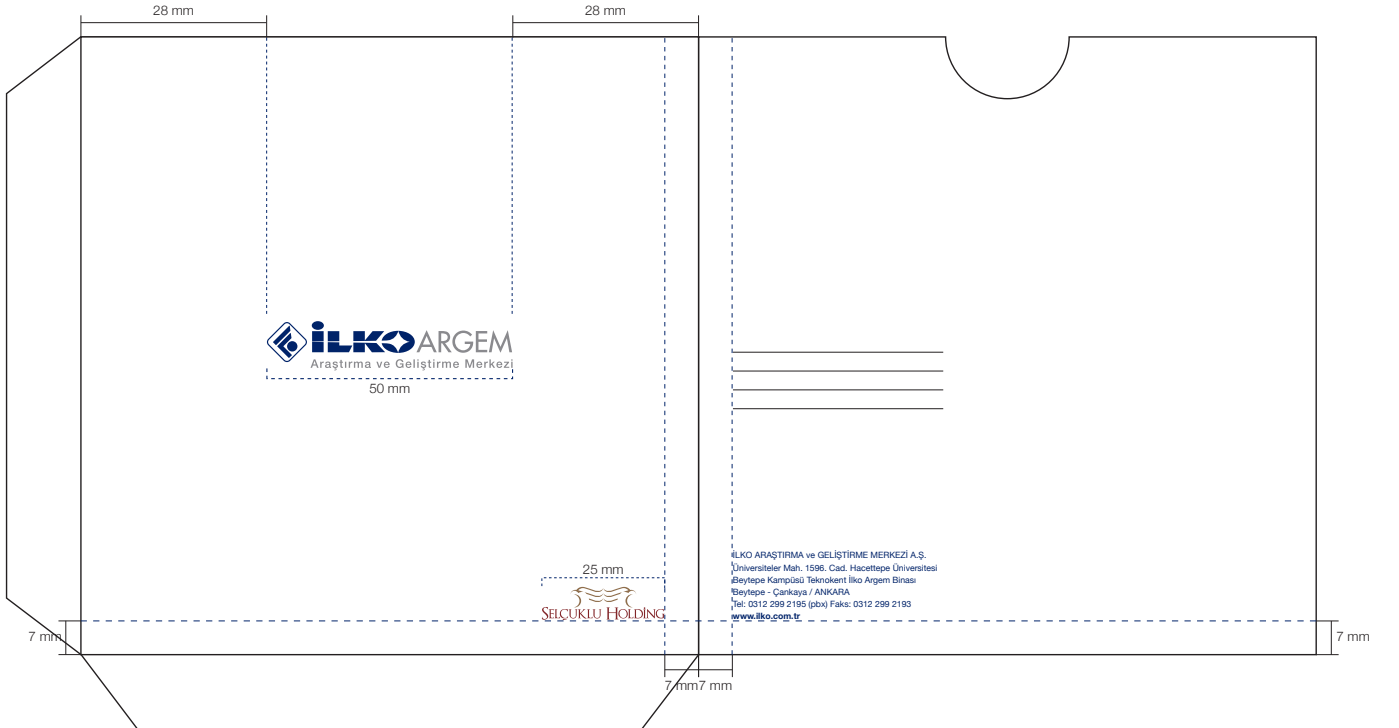

The 0.5 cm area designated on four hands of the logo is called the safety area and position of the logo should save this distance from all other visual elements.

Y = 0,5 cm

Logo Oranları

Logo Proportions

Ölçek: %75

Renk: Pantone 280C ■ Pantone 1815C ■ Pantone 873C ■ Pantone Cool Gray 8C ■

CD Üzeri Zarf

CD Cover

Boyut: Açık 266,5 mm x 140,8 mm - Kapalı 125,7 mm x 125,7 mm

Ölçek: %65

Renk: Pantone 280C ■ Pantone 1815C ■ Pantone 873C ■ Pantone Cool Gray 8C ■